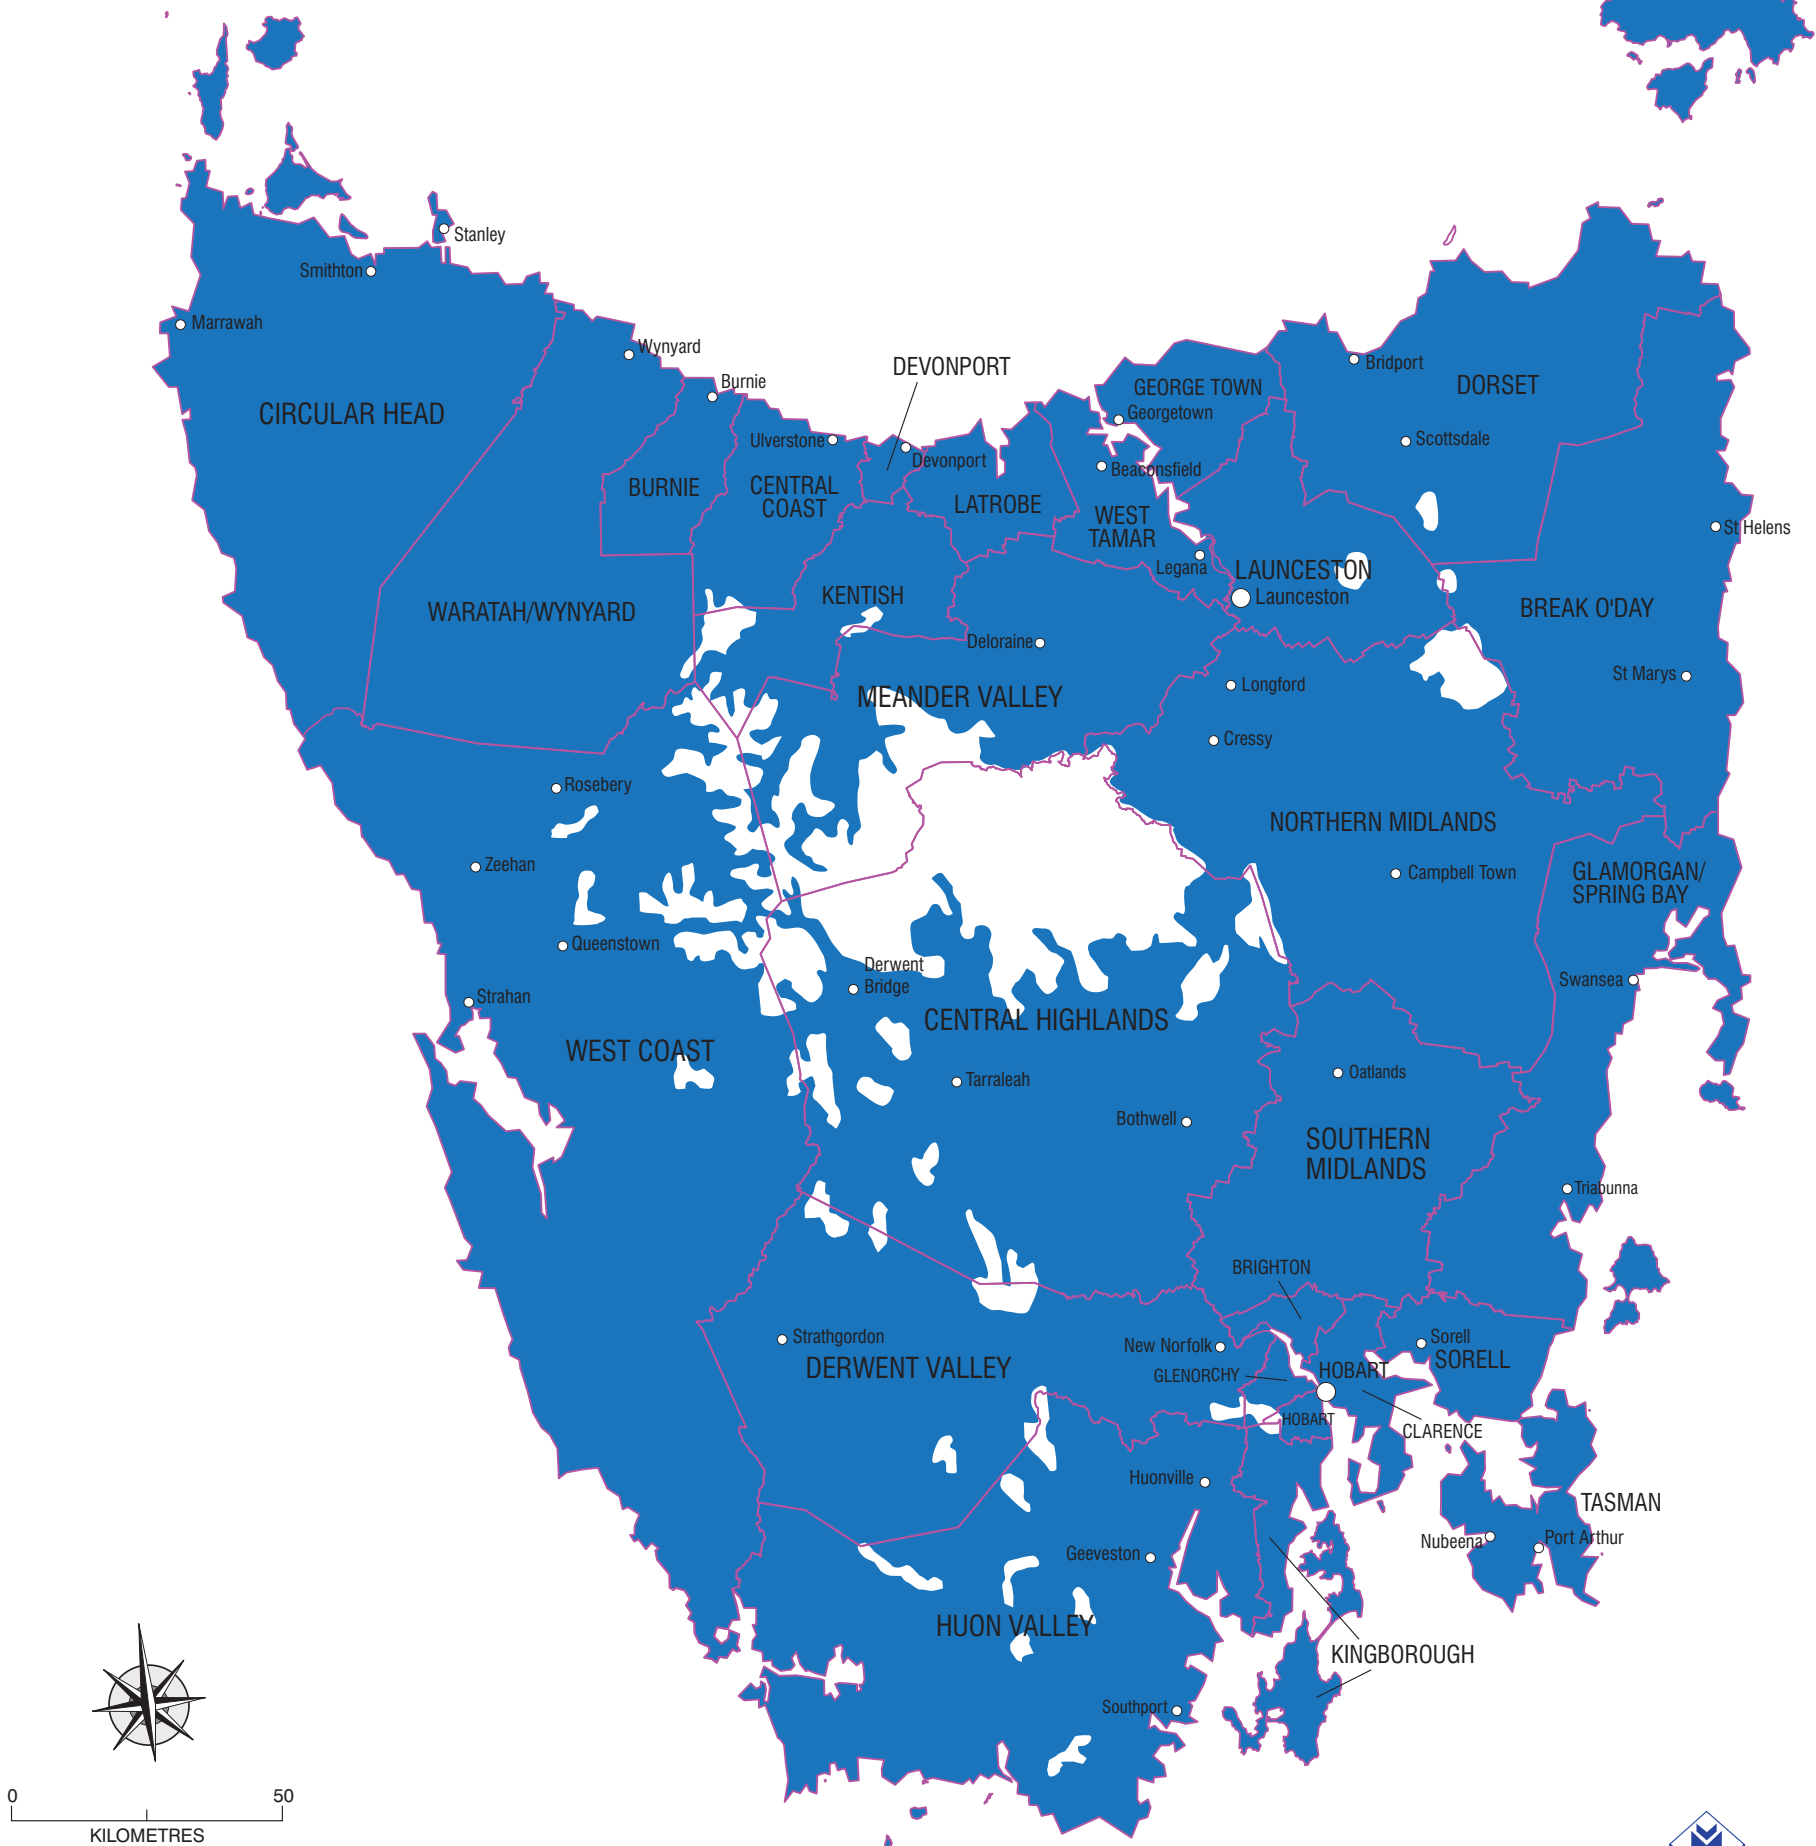

TASMANIA

Climate Zones

 Local Government Area boundary

Building Australia's Future

www.abcb.gov.au

BCA 2009

Developed from a map produced by the Bureau of Meteorology